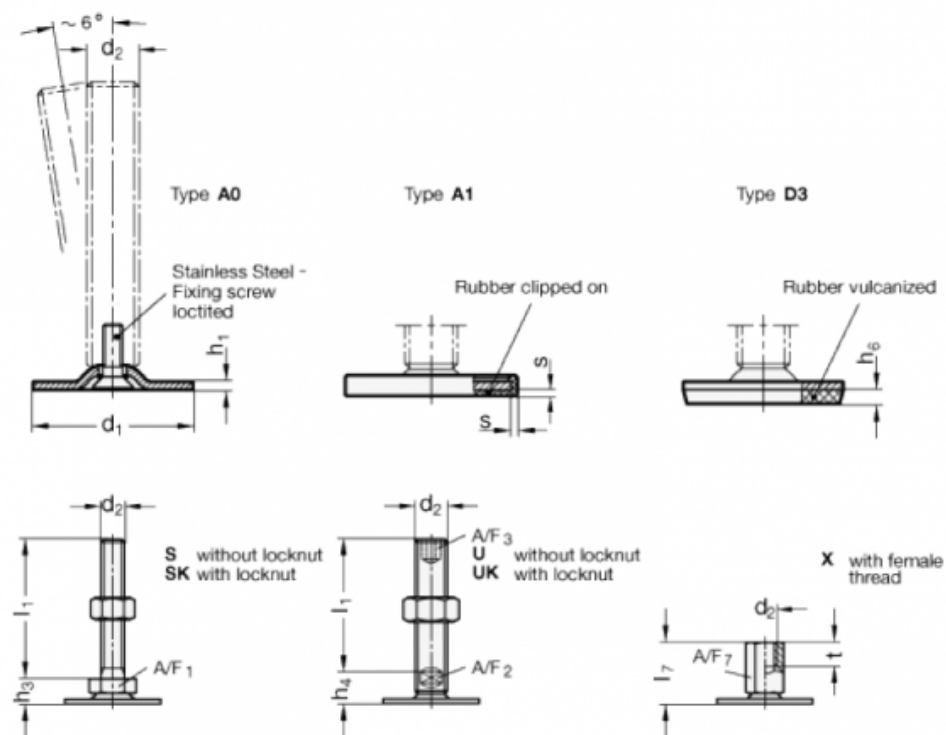

# Data Sheet

Article number: 204050M850A0SK

Description: E+G levelling foot  
GN 40-50-M8-50-A0-SK

Note: SK With nut, External hexagon at the bottom

## Measures

A/F1	= 17
d1	= 50
d2	= M8
h1	= 2.5
h3	= 11
h6	=
l1	= 50
s	=